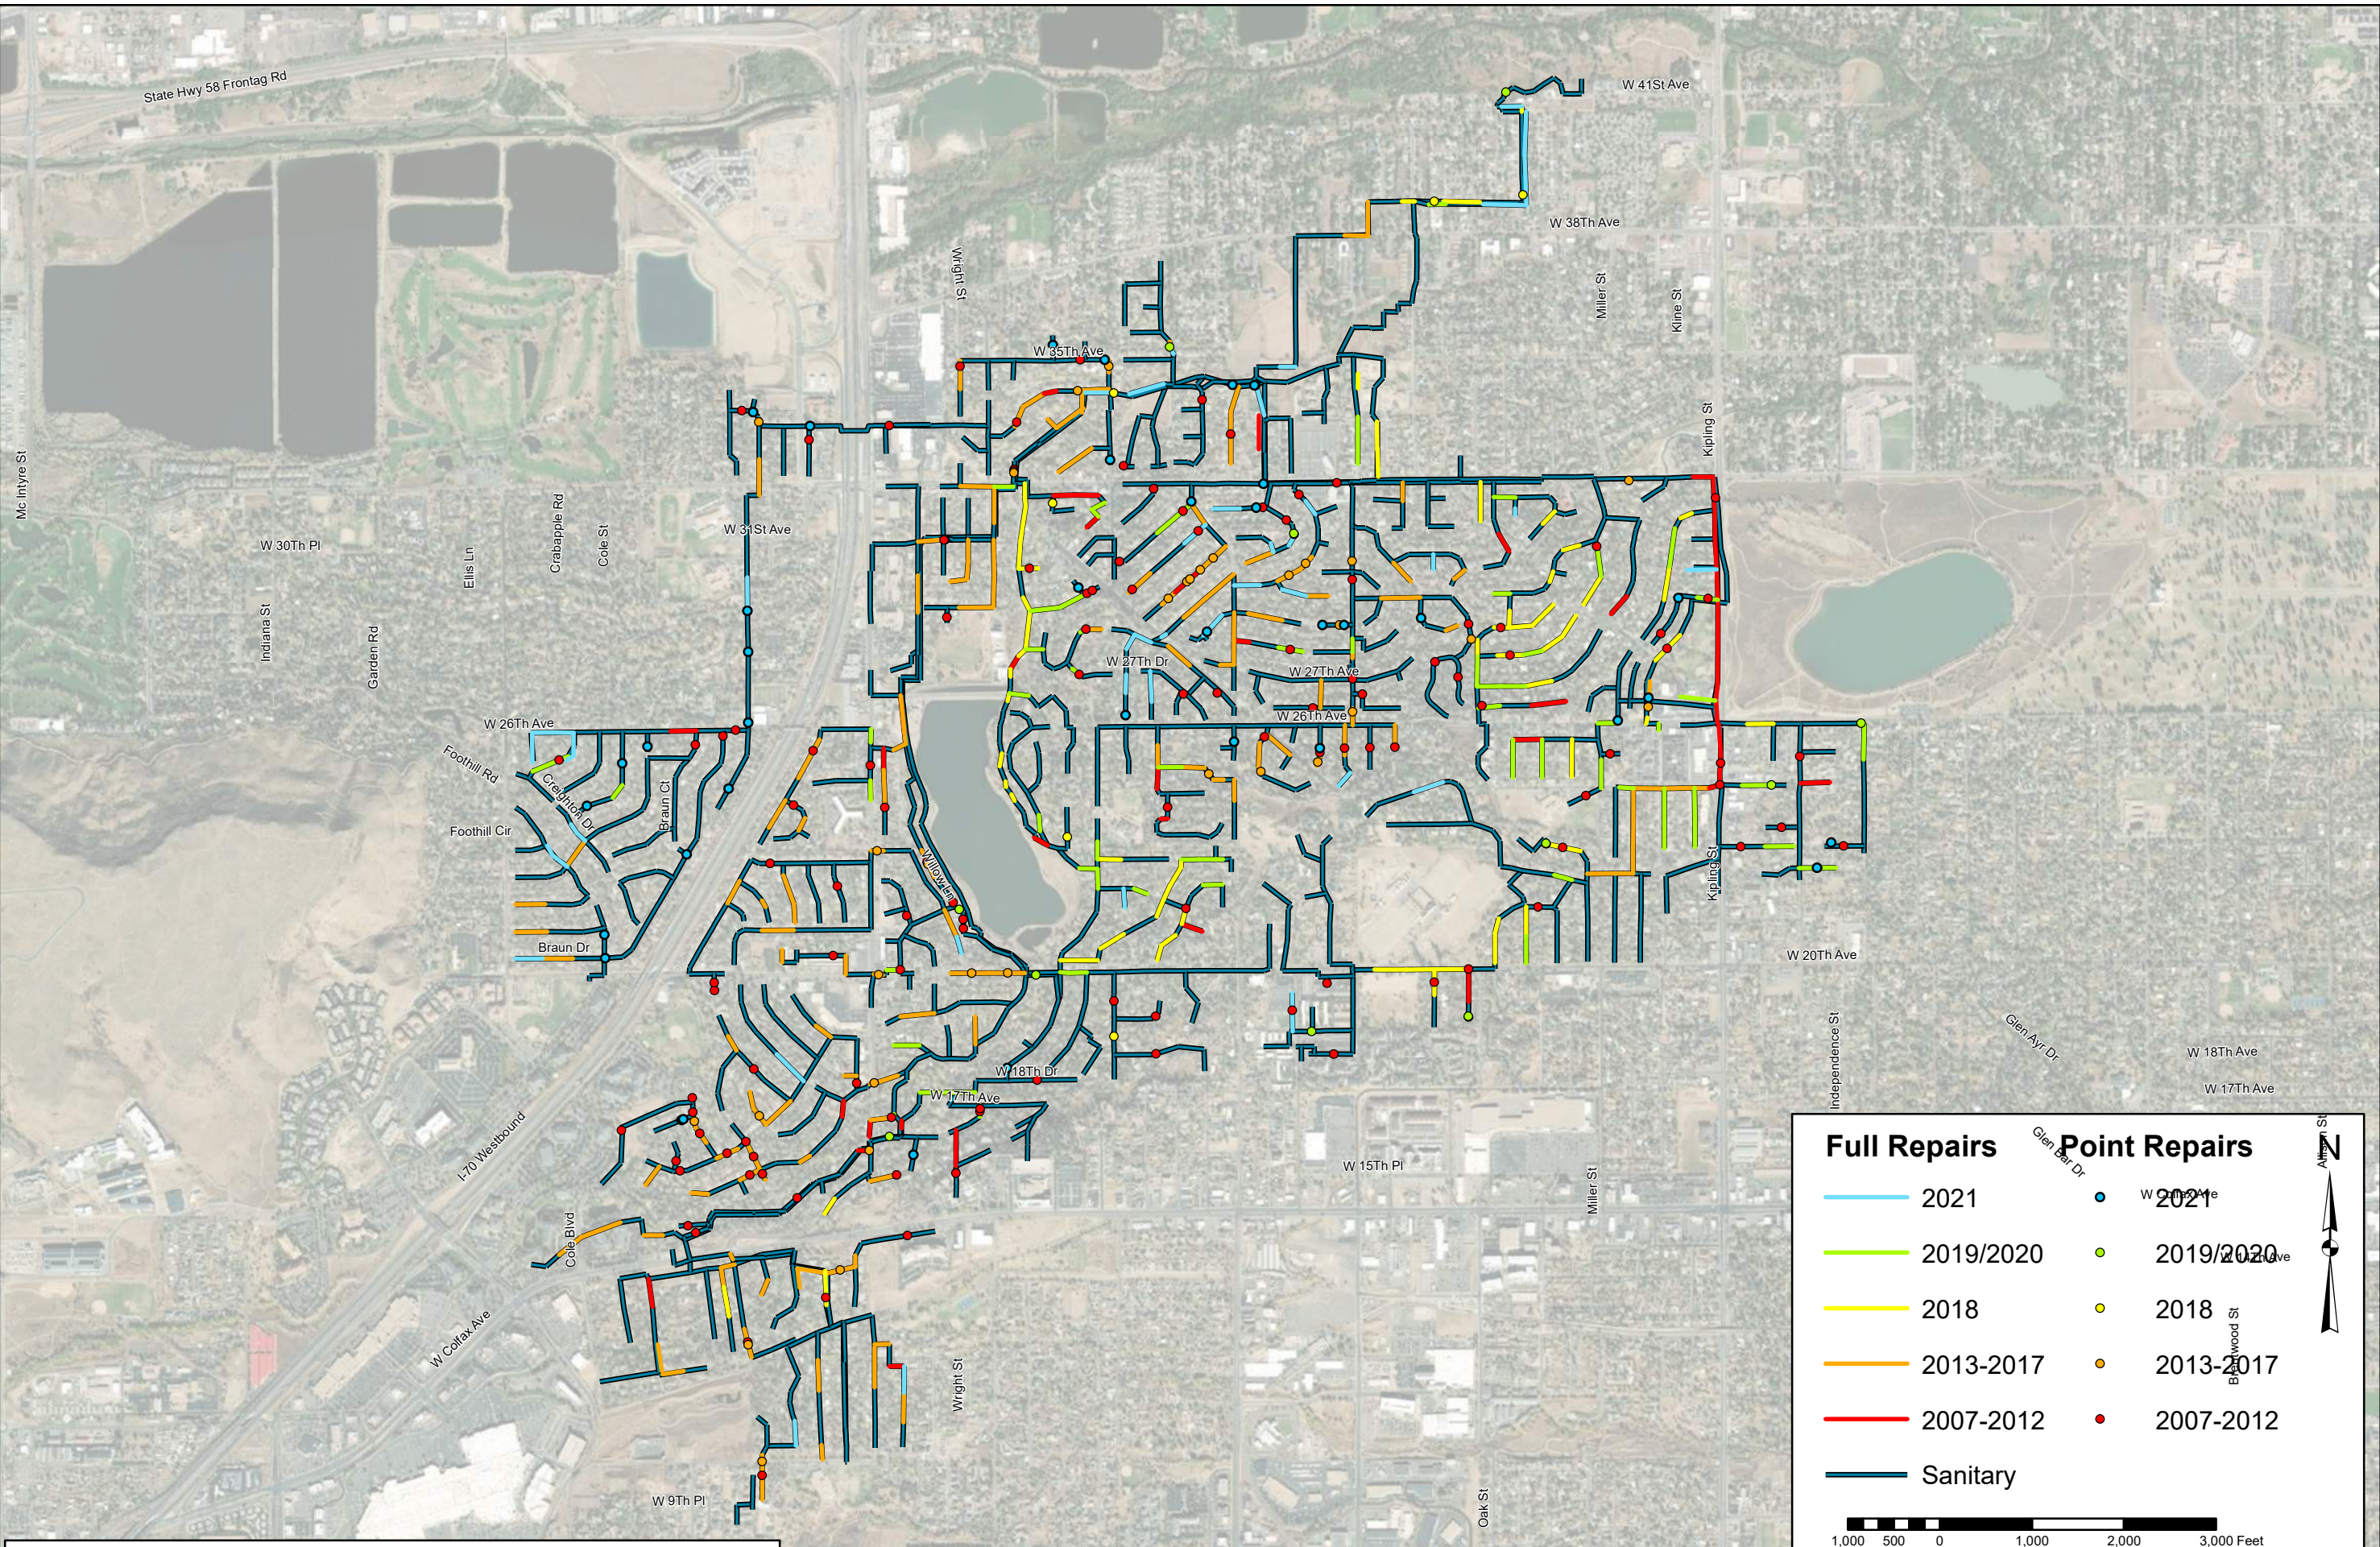

**Northwest Lakewood
Sanitation District
2007-2021 Repairs**

This map is schematic in nature. Survey is recommended for specific locations.

Source: Esri, Maxar, GeoEye, Earthstar Geographics, CNES/Airbus DS, USDA, USGS, AeroGRID, IGN, and the GIS User Community

Date: July 21, 2022

Design By: SEP

Drawn By: SEP

Principal in Charge: WPW

Sheet Number:

A